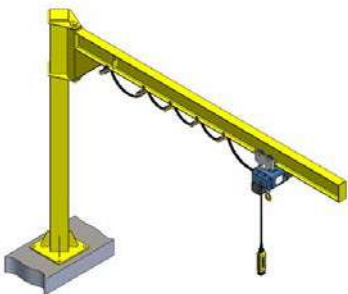

Single Grider/ Double Grider / Under Slung EOT Cranes

Electric Chain Hoist Std & Flp
(Cap 125-30000 Kgs)

Electric Wire Rope Hoist Std & Flp
(Cap 500-50000 Kgs)

Compact Electric Winches (AC/ DC)
(Cap 100-10000 Kgs)

Jib Crane
Pillar/ Wall Mounted (Beam/ Profile)

Batter Operated Truck Crane
(Cap 1500 Kgs)

Truck Mounted Crane

Light Profile Crane System

Freestanding cranes are particularly useful when the roof cannot support an overhead crane.

The bridge profile is usually reinforced to achieve longer spans and un-reinforced runway track profiles can be used by supporting them directly to an I beam that runs parallel above.

Ceiling mounted cranes are useful where the floor space is limited. Since the cranes are directly mounted on the ceiling and no supporting columns are necessary the working floors are kept clear for their operations.

However, it requires an adequate ceiling structure. Un-reinforced runways can be used when the distance between supports is small or by utilizing I-beams or other structures at the ceiling.

Vaccum Lifting Attachments