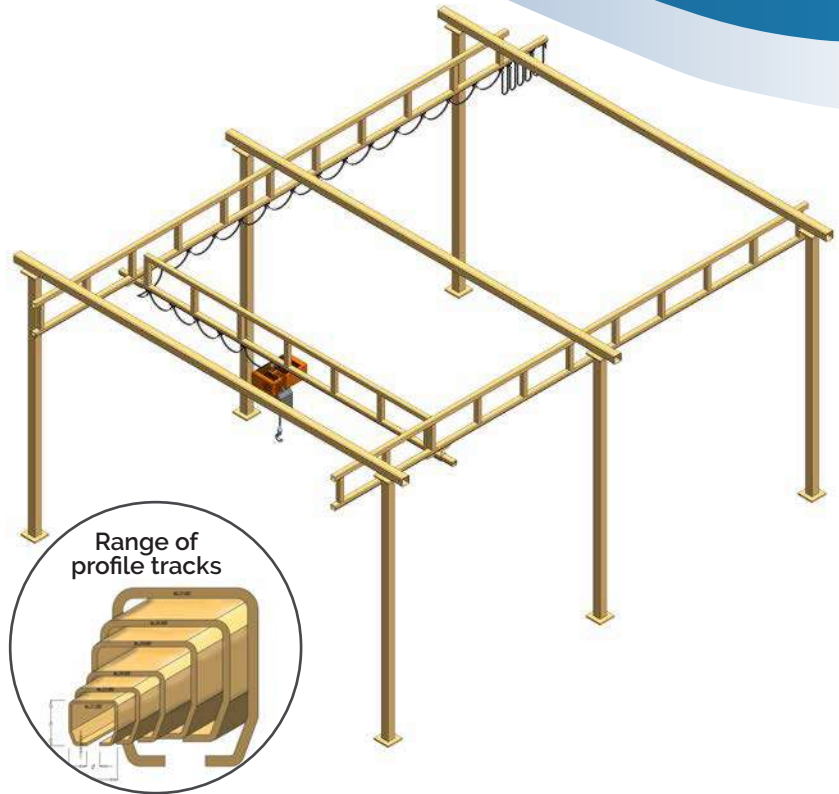

Single Grider/ Double Grider / Under Slung EOT Cranes

Electric Chain Hoist Std & Flp
(Cap 125-30000 Kgs)

Electric Wire Rope Hoist Std & Flp
(Cap 500-50000 Kgs)

Compact Electric Winches (AC/ DC)
(Cap 100-10000 Kgs)

Jib Crane
Pillar/ Wall Mounted (Beam/ Profile)

Batter Operated Truck Crane
(Cap 1500 Kgs)

Truck Mounted Crane

Light Profile Crane System

Freestanding cranes are particularly useful when the roof cannot support an overhead crane.

The bridge profile is usually reinforced to achieve longer spans and un-reinforced runway track profiles can be used by supporting them directly to an I beam that runs parallel above.

Ceiling mounted cranes are useful where the floor space is limited. Since the cranes are directly mounted on the ceiling and no supporting columns are necessary the working floors are kept clear for their operations.

However, it requires an adequate ceiling structure. Un-reinforced runways can be used when the distance between supports is small or by utilizing I-beams or other structures at the ceiling.

Vaccum Lifting Attachments